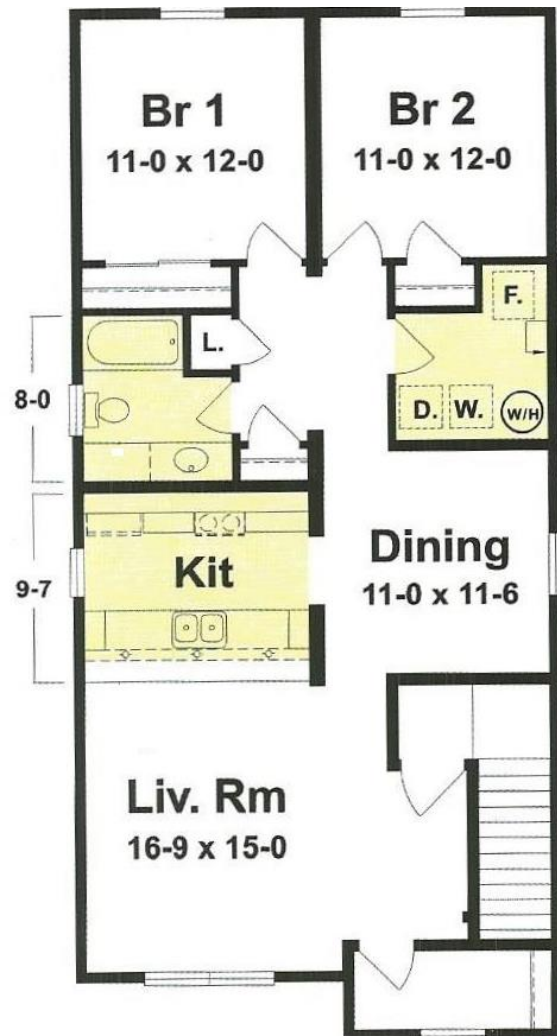

Millbrook Modular Homes

Brogan

1344 sq. ft.

28' x 48'

First Floor

Second Floor

2255 Providence Highway, Walpole, MA 02081
508-734-5884 www.MillbrookHomes.com