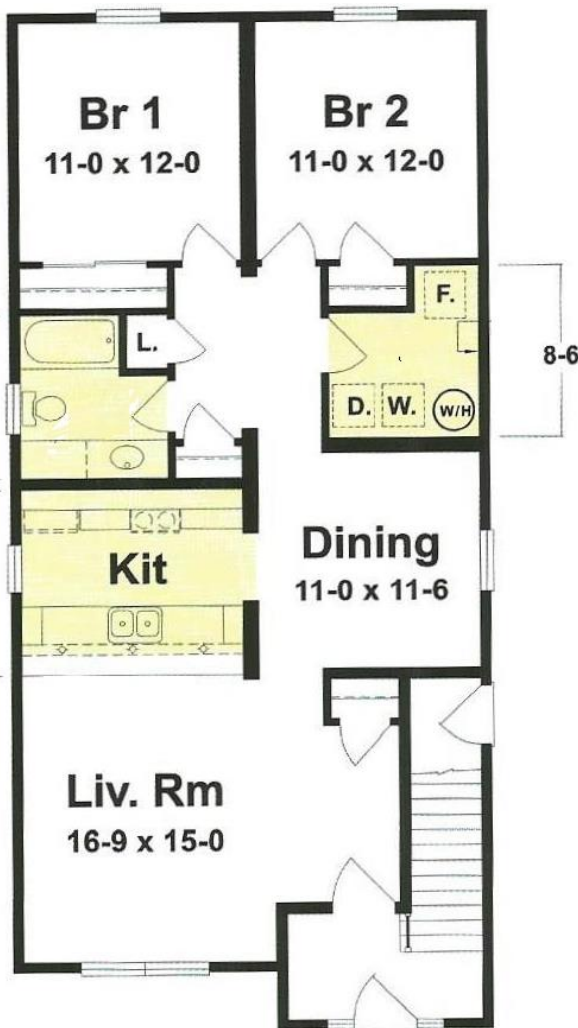

Millbrook Modular Homes

Brogan

1344 sq. ft.

28' x 48'

First Floor

Second Floor

2255 Providence Highway, Walpole, MA 02081
508-734-5884 www.MillbrookHomes.com