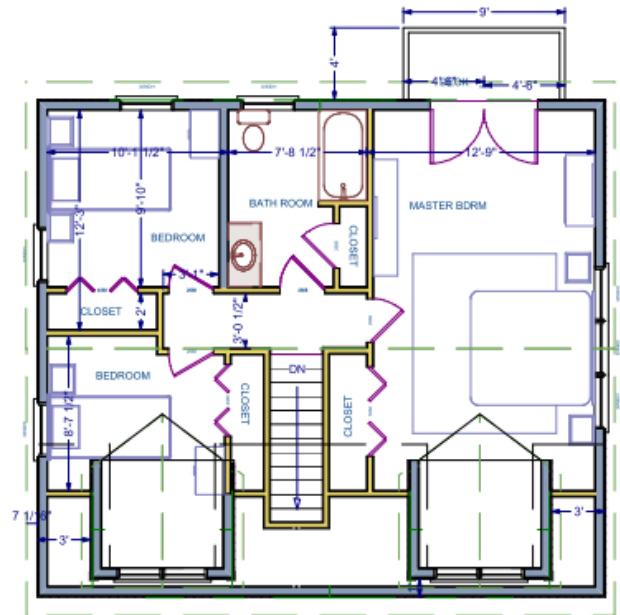

Millbrook Modular Homes

Cape Lisa
882 Sq. Ft. First Floor
28x31.5

2255 Providence Highway, Walpole, MA 02081
508-734-5884 www.MillbrookHomes.com