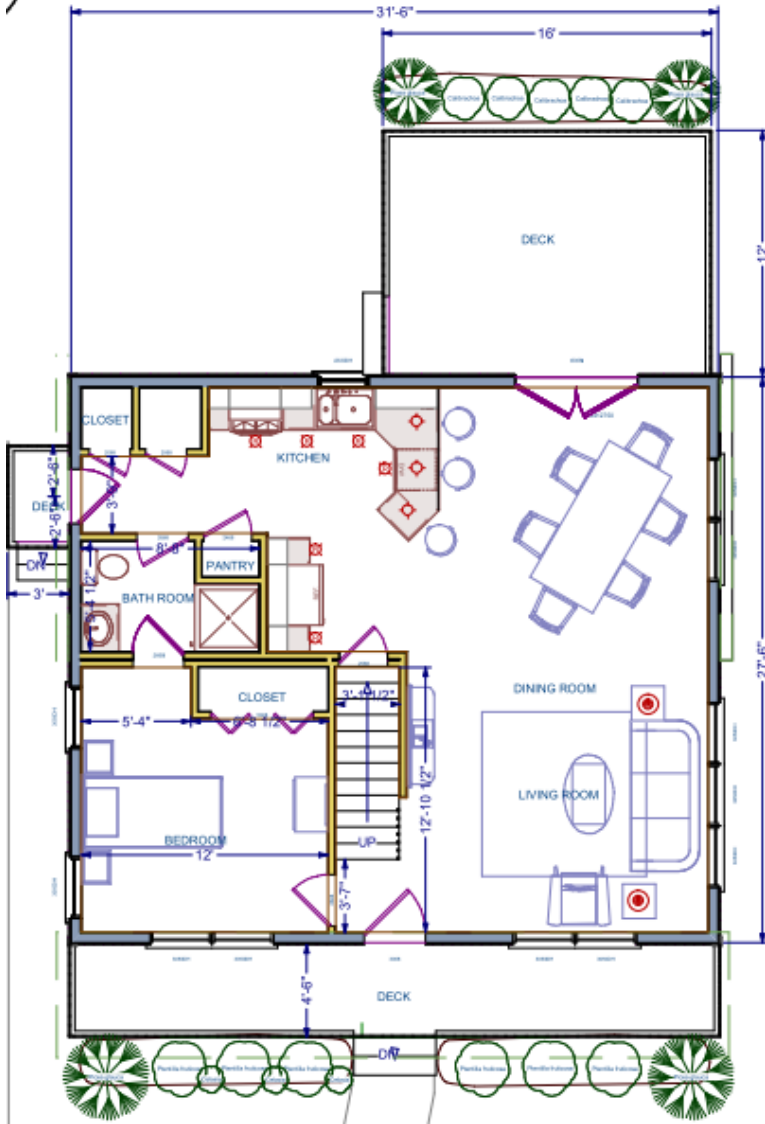

Millbrook Modular Homes

Cape Lisa
882 Sq. Ft. First Floor
28x31.5

2255 Providence Highway, Walpole, MA 02081
508-734-5884 www.MillbrookHomes.com