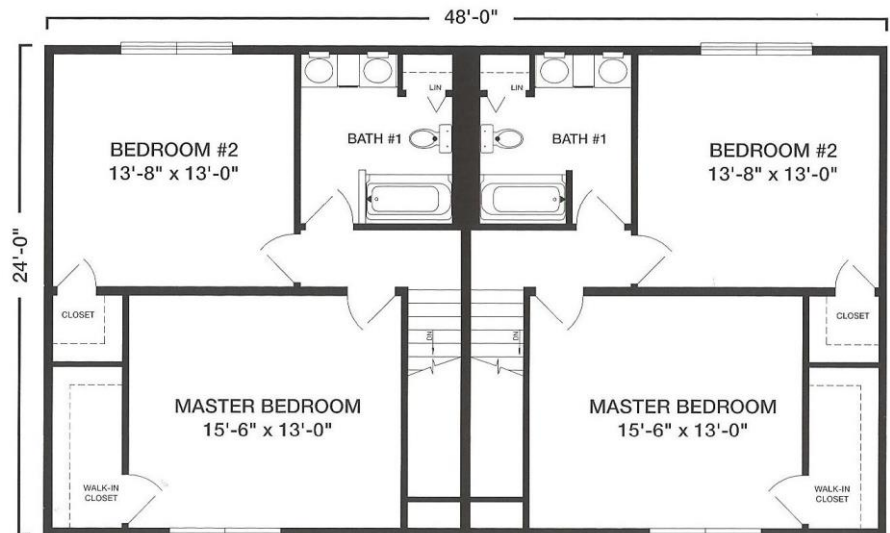

Millbrook Modular Homes

Duplex

Charlton

1138 sq. ft.

24' x 48'

FIRST FLOOR

SECOND FLOOR

2255 Providence Highway, Walpole, MA 02081
508-734-5884 www.MillbrookHomes.com