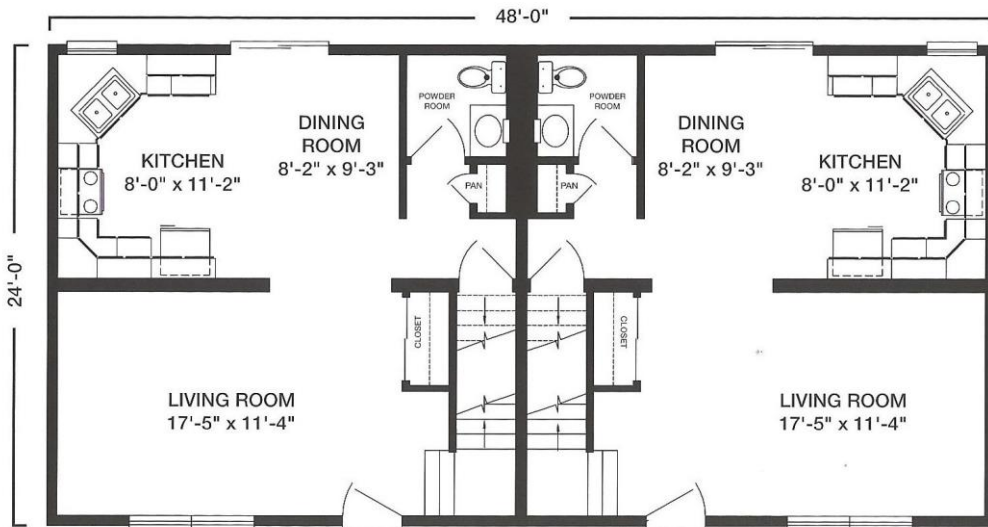

Millbrook Modular Homes

Duplex

Charlton

1138 sq. ft.

24' x 48'

FIRST FLOOR

SECOND FLOOR

2255 Providence Highway, Walpole, MA 02081
508-734-5884 www.MillbrookHomes.com