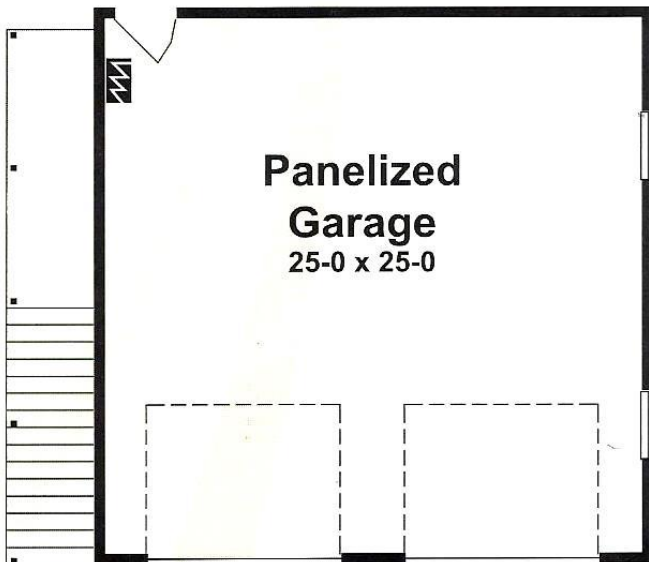

Millbrook Modular Homes

Ellen-Garage Studio

26' x 26'

Garage 676 sq. ft.

Studio 658 sq. ft.

2255 Providence Highway, Walpole, MA 02081
508-734-5884 www.MillbrookHomes.com