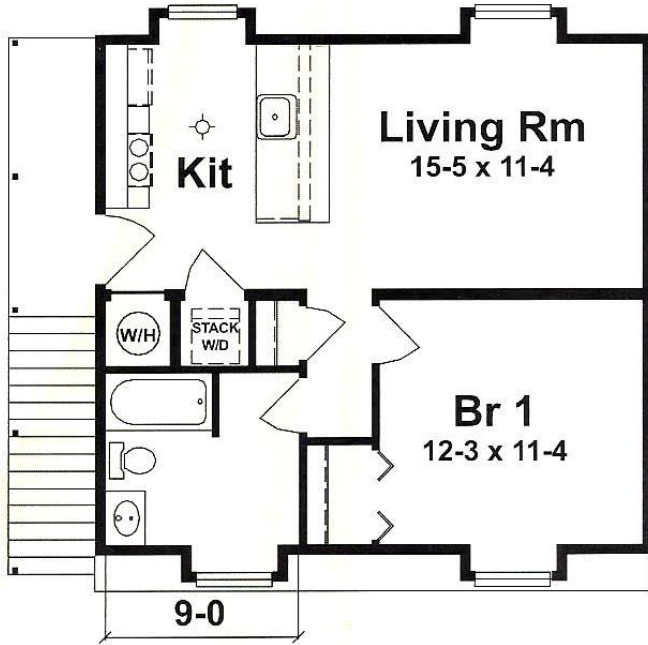

Millbrook Modular Homes

Ellen-Garage Studio

26' x 26'

Garage 676 sq. ft.

Studio 658 sq. ft.

2255 Providence Highway, Walpole, MA 02081
508-734-5884 www.MillbrookHomes.com