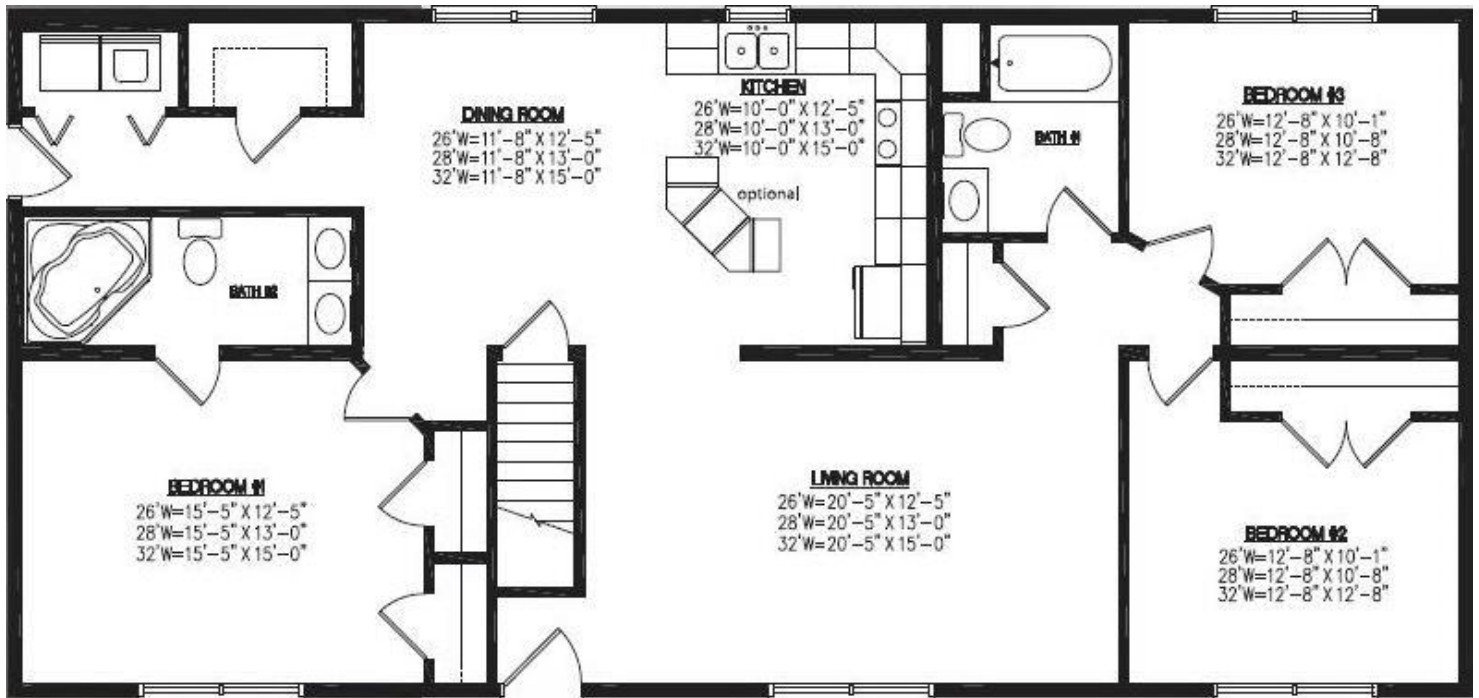

Millbrook Modular Homes

HAVILAND

Ranch

1475 Sq. Ft.

2255 Providence Highway, Walpole, MA 02081
508-734-5884 www.MillbrookHomes.com