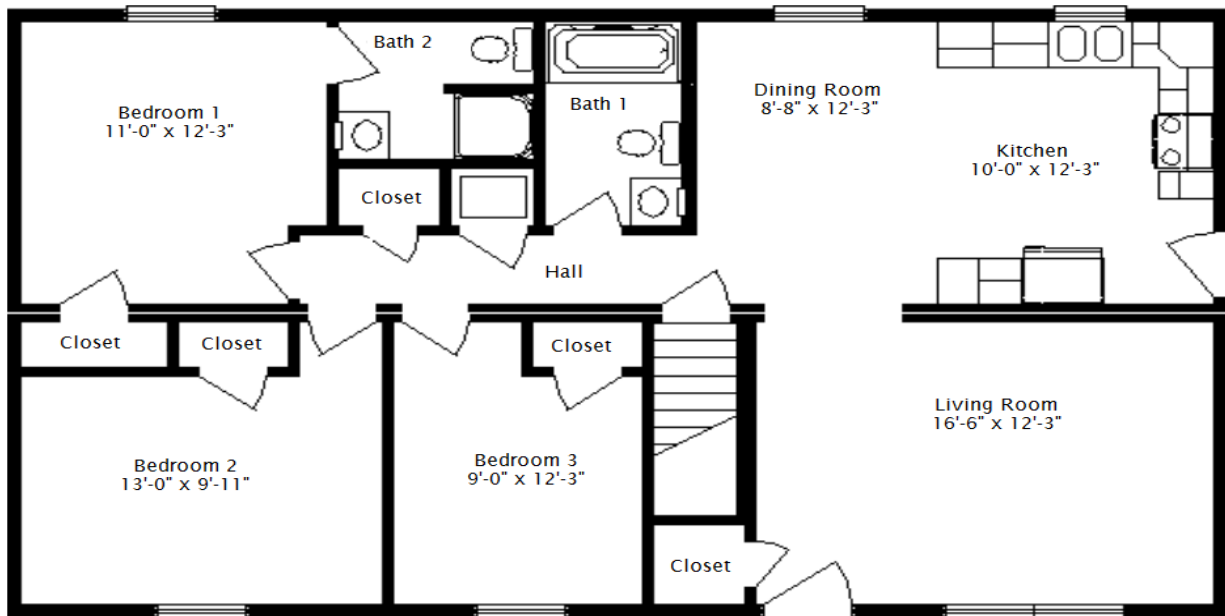

Millbrook Modular Homes

"A Concept to Completion Builder"

Keim

1,159 Sq. Ft.

26' x 45'

MILLBROOK MODULAR HOMES 2255 Providence Hwy., Walpole, MA 02081

Office 508-734-5884 Fax 508-734-5882 www.MillbrookHomes.com