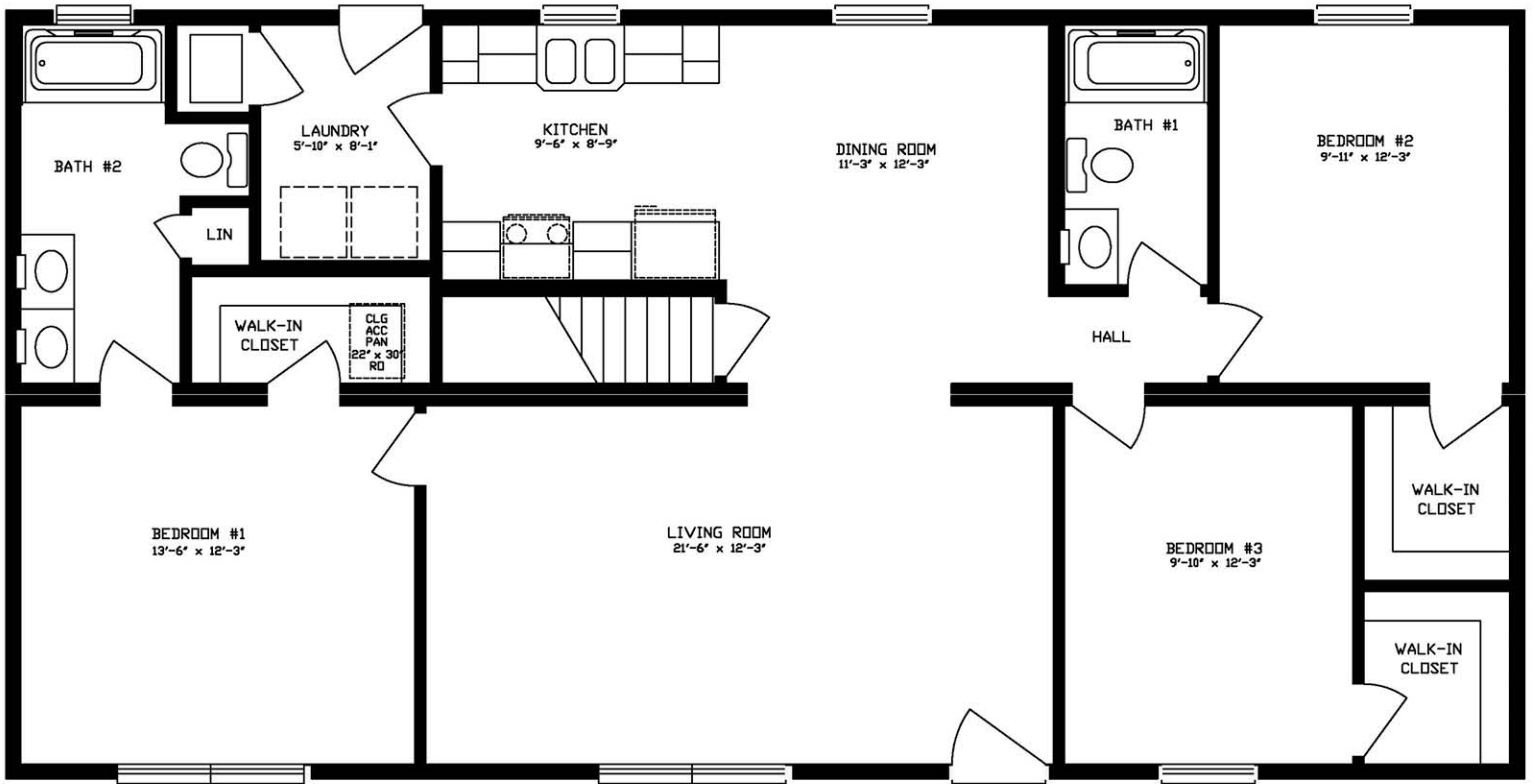

Ames Model
1,317 Sq. Ft.

Braz Model
1,475 Sq. Ft.

Brice Model
1,475 Sq. Ft.

Donahue Model
1,369 Sq. Ft.

Millbrook Modular Homes

"A Concept to Completion Builder"

Fuller Model
1,475 Sq. Ft.

Keim Model
1,159 Sq. Ft.

Millbrook Modular Homes

"A Concept to Completion Builder"

Langley Model
1,422 Sq. Ft.

Martin Model
1,580 Sq. Ft.

Millbrook Modular Homes

"A Concept to Completion Builder"

Mason Model
1,580 Sq. Ft.

Milstead Model
1,422 Sq. Ft.

Millbrook Modular Homes

"A Concept to Completion Builder"

Sanford Model
1,633 Sq. Ft.

Townsend Model
1,369 Sq. Ft.

Millbrook Modular Homes

"A Concept to Completion Builder"

Warner Model
1,264 Sq. Ft.

Millbrook Modular Homes