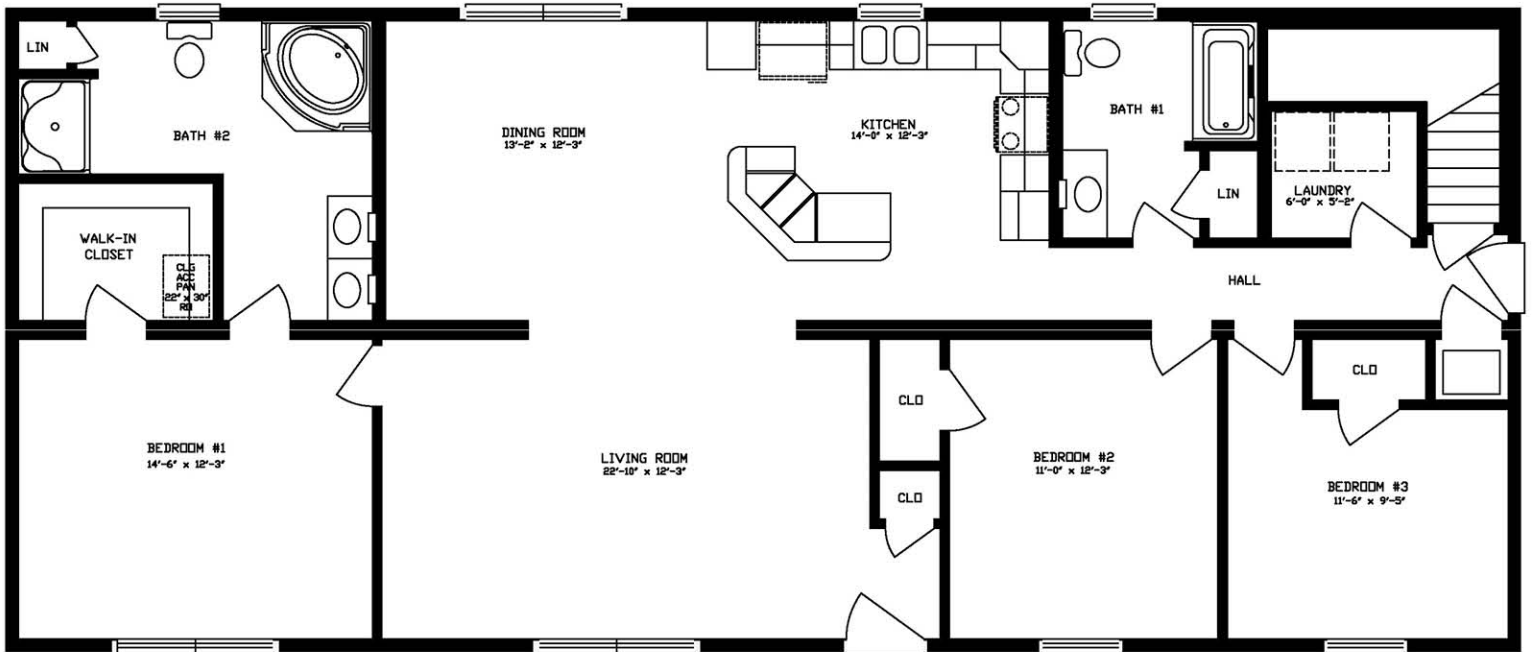

Ames Model
1,317 Sq. Ft.

Braz Model
1,475 Sq. Ft.

Brice Model
1,475 Sq. Ft.

Donahue Model
1,369 Sq. Ft.

Millbrook Modular Homes

"A Concept to Completion Builder"

Fuller Model
1,475 Sq. Ft.

Keim Model
1,159 Sq. Ft.

Millbrook Modular Homes

"A Concept to Completion Builder"

Langley Model
1,422 Sq. Ft.

Martin Model
1,580 Sq. Ft.

Millbrook Modular Homes

"A Concept to Completion Builder"

Mason Model
1,580 Sq. Ft.

Milstead Model
1,422 Sq. Ft.

Millbrook Modular Homes

"A Concept to Completion Builder"

Sanford Model
1,633 Sq. Ft.

Townsend Model
1,369 Sq. Ft.

Millbrook Modular Homes

"A Concept to Completion Builder"

Warner Model
1,264 Sq. Ft.

Millbrook Modular Homes