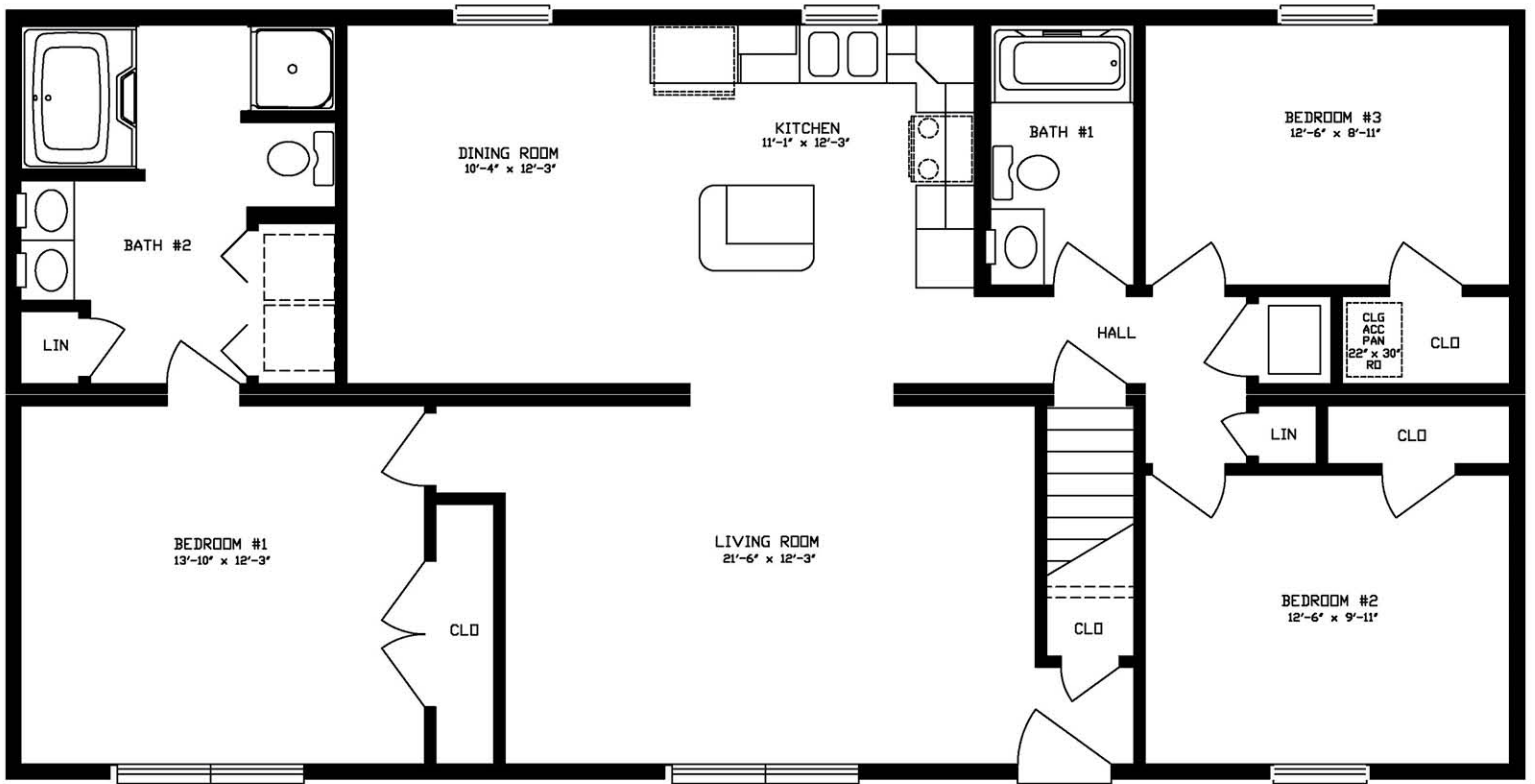

Ames Model
1,317 Sq. Ft.

Braz Model
1,475 Sq. Ft.

Brice Model
1,475 Sq. Ft.

Donahue Model
1,369 Sq. Ft.

Millbrook Modular Homes

"A Concept to Completion Builder"

Fuller Model
1,475 Sq. Ft.

Keim Model
1,159 Sq. Ft.

Millbrook Modular Homes

"A Concept to Completion Builder"

Langley Model
1,422 Sq. Ft.

Martin Model
1,580 Sq. Ft.

Millbrook Modular Homes

"A Concept to Completion Builder"

Mason Model
1,580 Sq. Ft.

Milstead Model
1,422 Sq. Ft.

Millbrook Modular Homes

"A Concept to Completion Builder"

Sanford Model
1,633 Sq. Ft.

Townsend Model
1,369 Sq. Ft.

Millbrook Modular Homes

"A Concept to Completion Builder"

Warner Model
1,264 Sq. Ft.

Millbrook Modular Homes