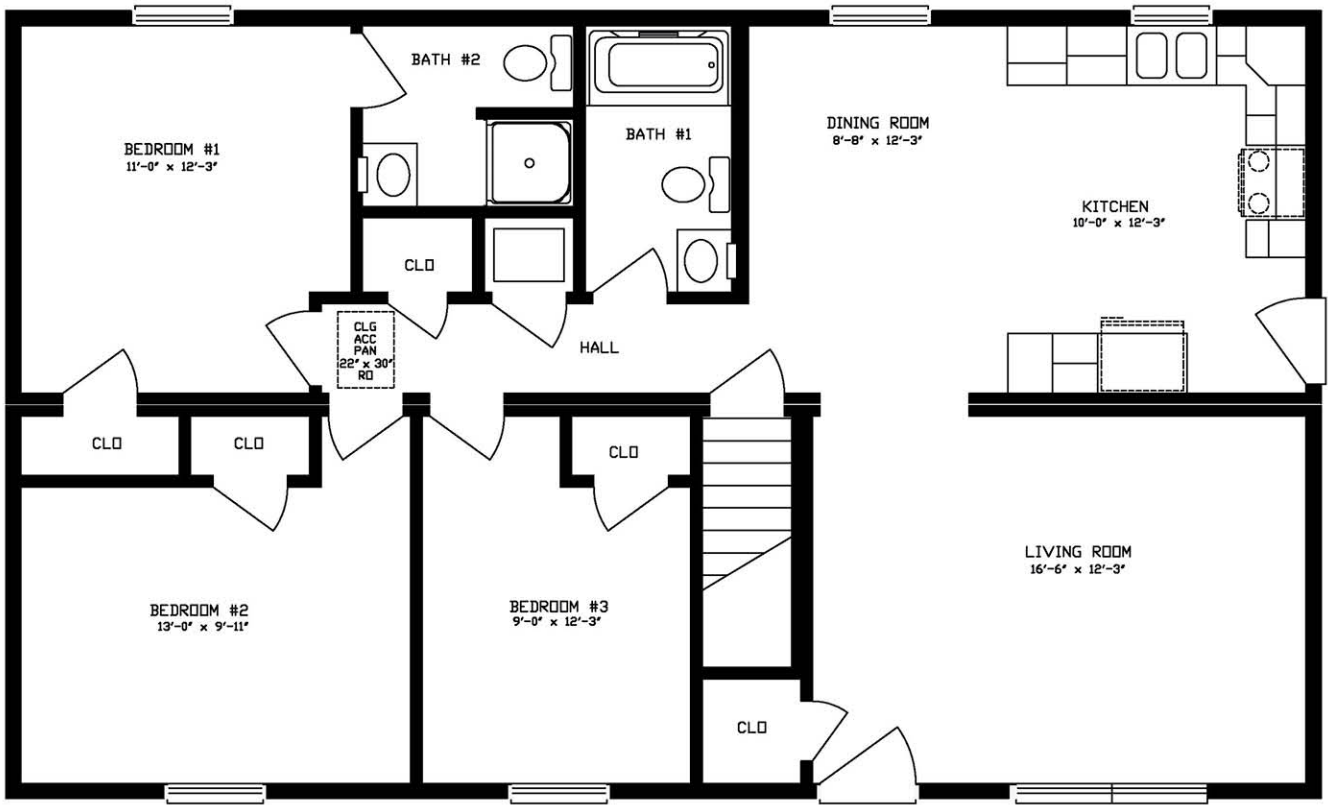

Ames Model
1,317 Sq. Ft.

Braz Model
1,475 Sq. Ft.

Brice Model
1,475 Sq. Ft.

Donahue Model
1,369 Sq. Ft.

Millbrook Modular Homes

"A Concept to Completion Builder"

Fuller Model
1,475 Sq. Ft.

Keim Model
1,159 Sq. Ft.

Millbrook Modular Homes

"A Concept to Completion Builder"

Langley Model
1,422 Sq. Ft.

Martin Model
1,580 Sq. Ft.

Millbrook Modular Homes

"A Concept to Completion Builder"

Mason Model
1,580 Sq. Ft.

Milstead Model
1,422 Sq. Ft.

Millbrook Modular Homes

"A Concept to Completion Builder"

Sanford Model
1,633 Sq. Ft.

Townsend Model
1,369 Sq. Ft.

Millbrook Modular Homes

"A Concept to Completion Builder"

Warner Model
1,264 Sq. Ft.

Millbrook Modular Homes