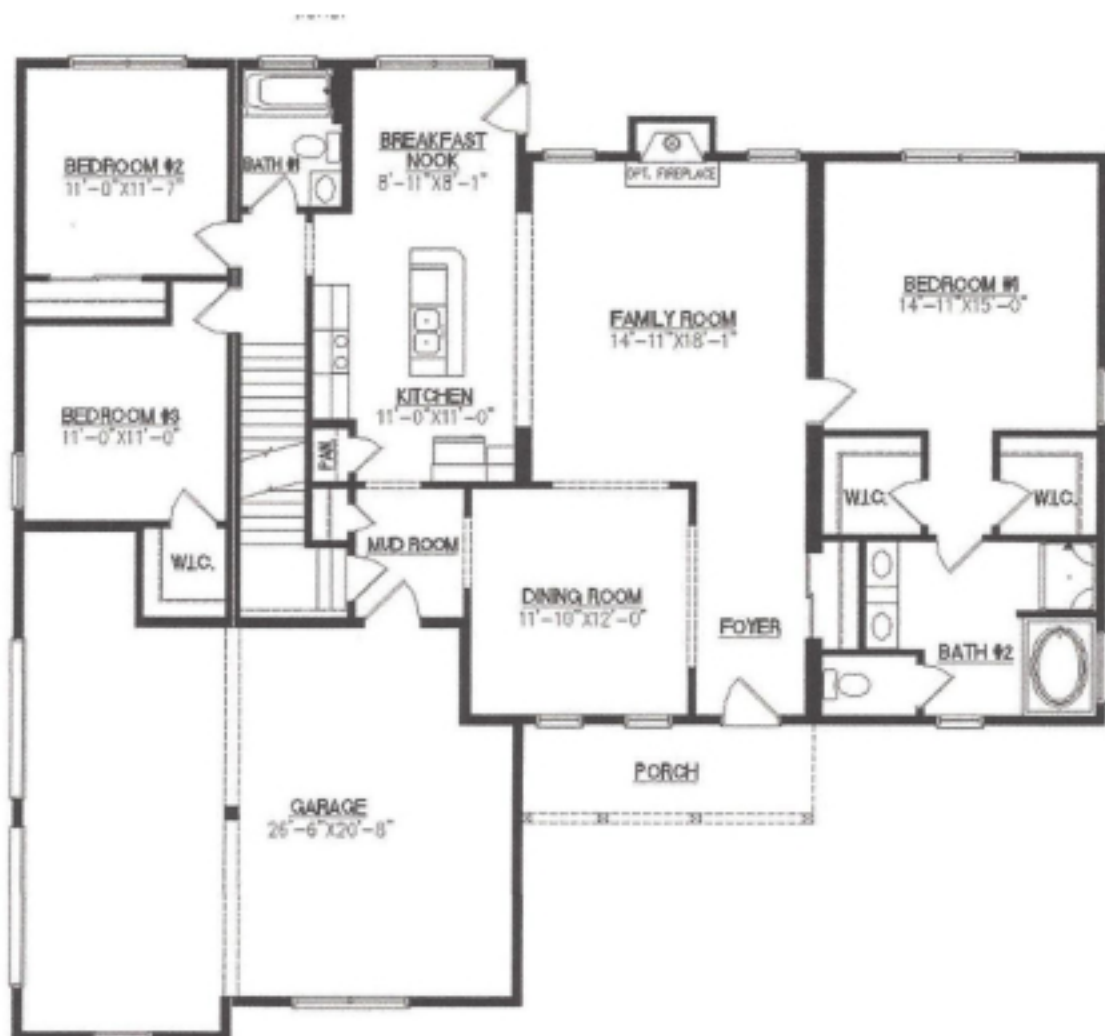

Millbrook Modular Homes

Rockville 2492 sq. ft. Cape

2255 Providence Highway, Walpole, MA 02081
508-734-5884 www.MillbrookHomes.com