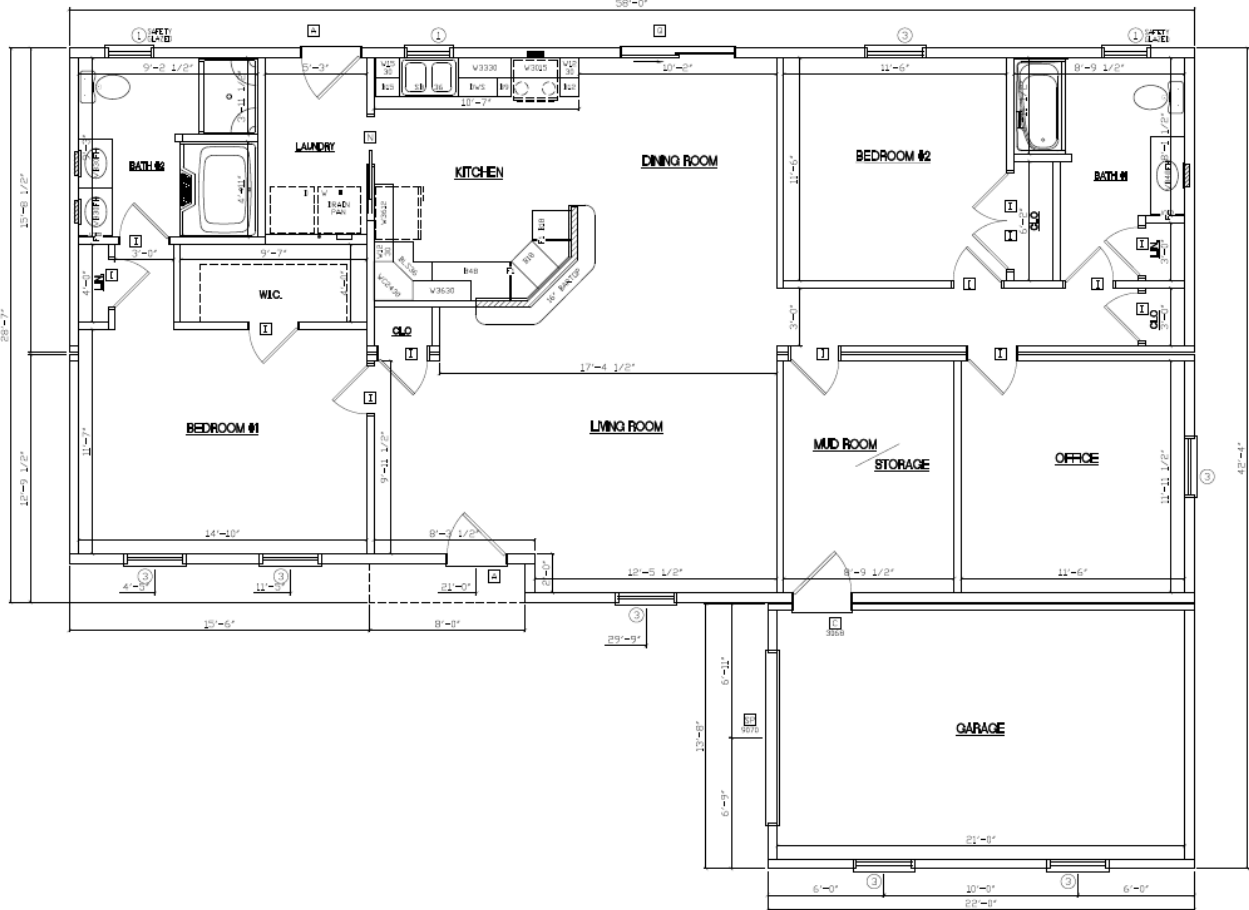

Millbrook Modular Homes

Ranch – Locust 2

1913 Sq. Ft.
2-3 Beds, 2 Bath, Office,
Mudroom/Storage or Bed 3,
1 car garage

Home: 28' x 58'
Garage: 13' 8" x 21

2255 Providence Highway, Walpole, MA 02081
508-734-5884 www.MillbrookHomes.com