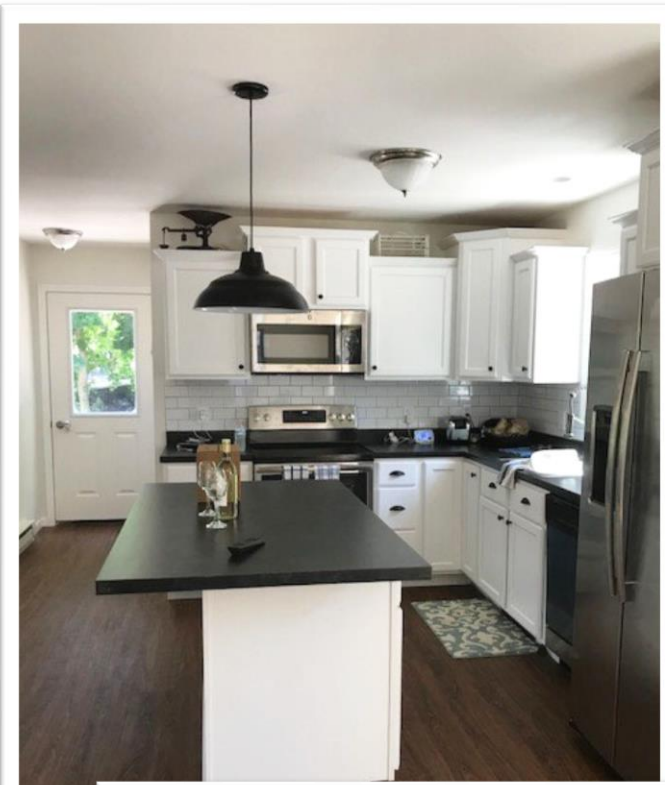

Hyde Park House – 2,448 sq. ft., 4 Bedrooms, 3.5 Baths

Millbrook Modular Homes

"A Concept to Completion Builder"

2255 Providence Hwy., Walpole, MA 02081 • Office 508-734-5884 • Fax 508-734-5882 • www.MillbrookHomes.com

Norwood Colonial House

The Ann Marie – Two-Story Colonial

The Ozark: two-story colonial offering 2,130 sq. ft. with 4 beds and 2.5 baths

Ozark Model 2 Story, 2 Car Garage, 4 Bedrooms