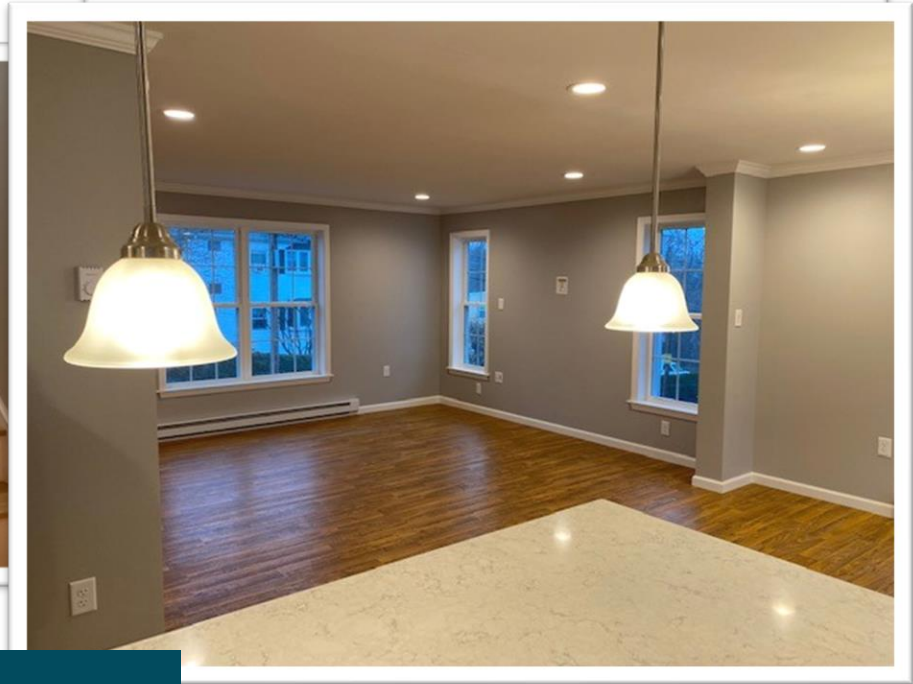

Hyde Park House – 2,448 sq. ft., 4 Bedrooms, 3.5 Baths

Millbrook Modular Homes

"A Concept to Completion Builder"

2255 Providence Hwy., Walpole, MA 02081 • Office 508-734-5884 • Fax 508-734-5882 • www.MillbrookHomes.com

Norwood Colonial House

The Ann Marie – Two-Story Colonial

The Ozark: two-story colonial offering 2,130 sq. ft. with 4 beds and 2.5 baths

Ozark Model 2 Story, 2 Car Garage, 4 Bedrooms