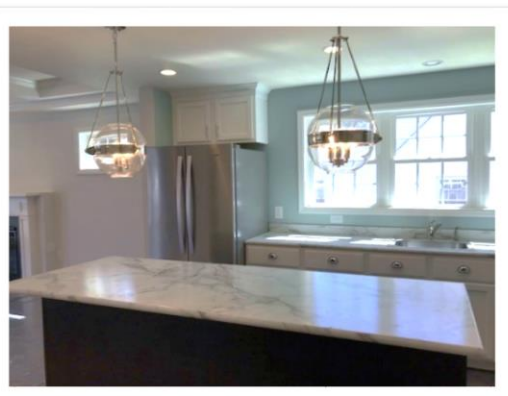

Hyde Park House – 2,448 sq. ft., 4 Bedrooms, 3.5 Baths

Millbrook Modular Homes

"A Concept to Completion Builder"

2255 Providence Hwy., Walpole, MA 02081 • Office 508-734-5884 • Fax 508-734-5882 • www.MillbrookHomes.com

Norwood Colonial House

The Ann Marie – Two-Story Colonial

The Ozark: two-story colonial offering 2,130 sq. ft. with 4 beds and 2.5 baths

Ozark Model 2 Story, 2 Car Garage, 4 Bedrooms