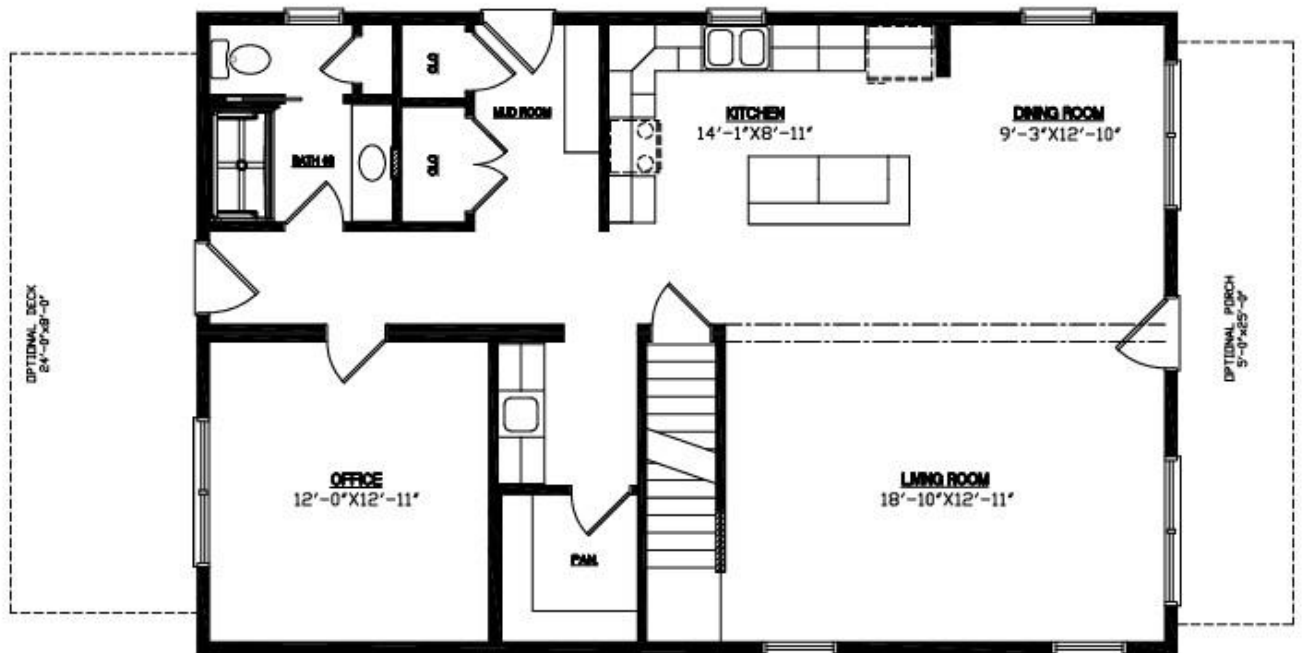

New Plans

Millbrook Modular Homes

"A Concept to Completion Builder"

Kettle Creek Cape

First Floor 1306.75 sq. ft

Unfinished Upstairs 1 BR 1.5 Bathroom

First and Second Floor 2654 sq. ft.

4 Bedrooms

2.5 Bathrooms

**Lyman Run
Cape
2200 sq. ft.,
3 Bedrooms 3 Baths**

2ND FLR. 1100 SQ/FT

**Lyman Run
Cape
2200 sq. ft.,
3 Bedrooms 3 Baths**

Millbrook Modular Homes

"A Concept to Completion Builder"

SAND BRIDGE-Ranch

811.25 sq. ft., 1 Bedrooms 1 Baths

Millbrook Modular Homes 2255 Providence Highway, Walpole, MA 02081
508-734-5884 www.MillbrookHomes.com

Bald Eagle
Two Story
2 Story 2310 sq. ft.,
4 Bedrooms 3 Baths

1ST FLR 1155 SQ/FT

Millbrook Modular Homes

"A Concept to Completion Builder"

PO PADDY-Ranch

1 Story 1575.25 sq. ft., 3 Bedrooms 2 Baths