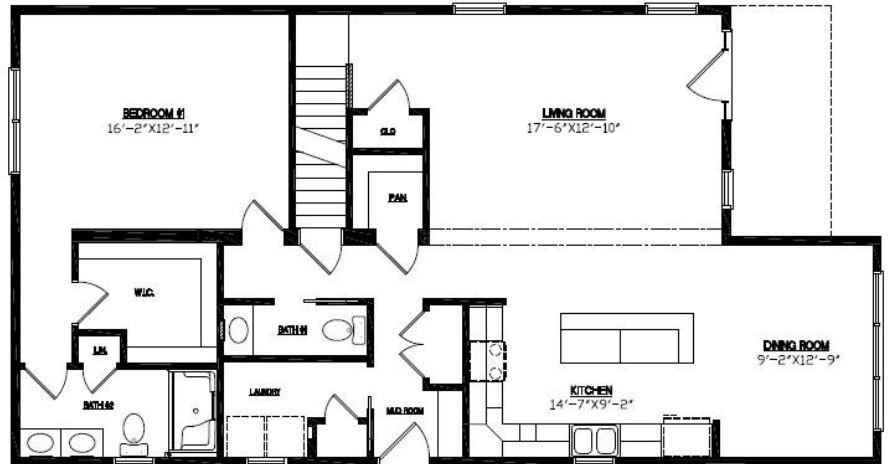

New Plans

Millbrook Modular Homes

"A Concept to Completion Builder"

Kettle Creek Cape

First Floor 1306.75 sq. ft

Unfinished Upstairs 1 BR 1.5 Bathroom

First and Second Floor 2654 sq. ft.

4 Bedrooms

2.5 Bathrooms

**Lyman Run
Cape
2200 sq. ft.,
3 Bedrooms 3 Baths**

2ND FLR. 1100 SQ/FT

**Lyman Run
Cape
2200 sq. ft.,
3 Bedrooms 3 Baths**

Millbrook Modular Homes

"A Concept to Completion Builder"

SAND BRIDGE-Ranch

811.25 sq. ft., 1 Bedrooms 1 Baths

Millbrook Modular Homes 2255 Providence Highway, Walpole, MA 02081
508-734-5884 www.MillbrookHomes.com

Bald Eagle
Two Story
2 Story 2310 sq. ft.,
4 Bedrooms 3 Baths

1ST FLR 1155 SQ/FT

Millbrook Modular Homes

"A Concept to Completion Builder"

PO PADDY-Ranch

1 Story 1575.25 sq. ft., 3 Bedrooms 2 Baths