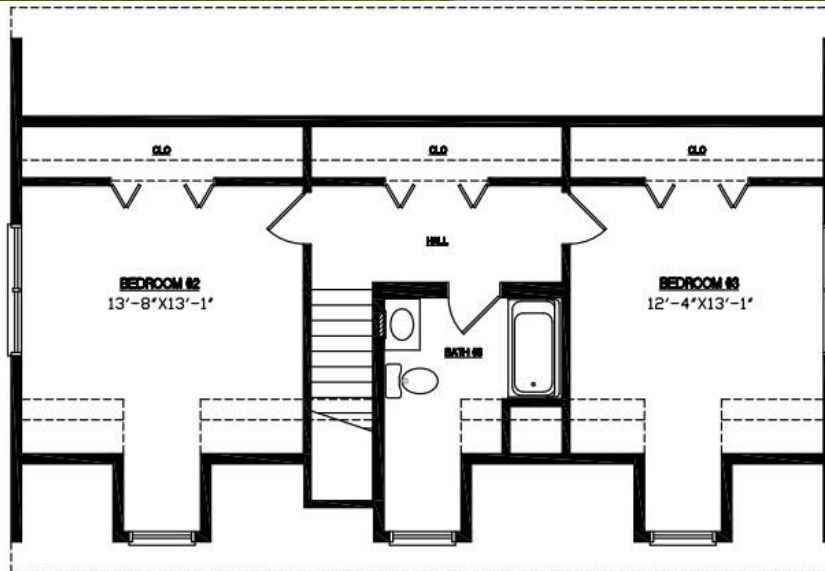

New Plans

Millbrook Modular Homes

"A Concept to Completion Builder"

Kettle Creek Cape

First Floor 1306.75 sq. ft

Unfinished Upstairs 1 BR 1.5 Bathroom

First and Second Floor 2654 sq. ft.

4 Bedrooms

2.5 Bathrooms

**Lyman Run
Cape
2200 sq. ft.,
3 Bedrooms 3 Baths**

2ND FLR. 1100 SQ/FT

**Lyman Run
Cape
2200 sq. ft.,
3 Bedrooms 3 Baths**

Millbrook Modular Homes

"A Concept to Completion Builder"

SAND BRIDGE-Ranch

Millbrook Modular Homes

"A Concept to Completion Builder"

PO PADDY-Ranch

1 Story 1575.25 sq. ft., 3 Bedrooms 2 Baths