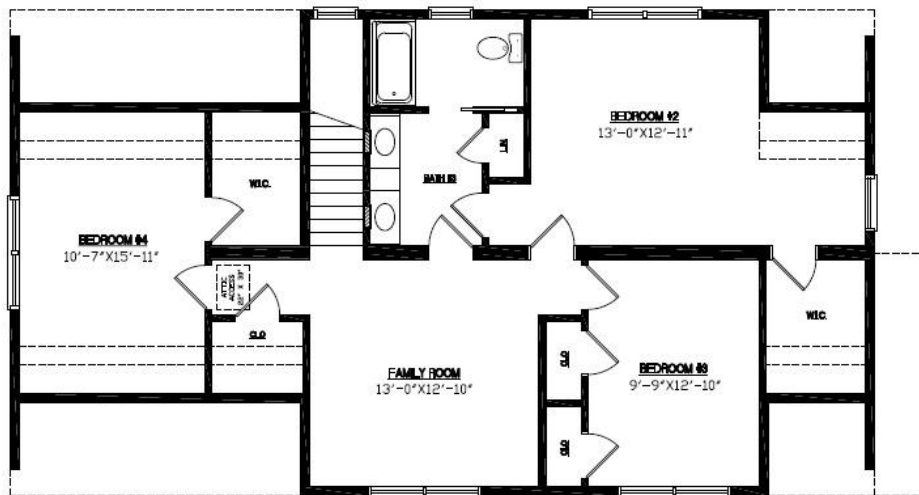

New Plans

Millbrook Modular Homes

"A Concept to Completion Builder"

Kettle Creek Cape

First Floor 1306.75 sq. ft

Unfinished Upstairs 1 BR 1.5 Bathroom

First and Second Floor 2654 sq. ft.

4 Bedrooms

2.5 Bathrooms

**Lyman Run
Cape
2200 sq. ft.,
3 Bedrooms 3 Baths**

2ND FLR. 1100 SQ/FT

**Lyman Run
Cape
2200 sq. ft.,
3 Bedrooms 3 Baths**

Millbrook Modular Homes

"A Concept to Completion Builder"

SAND BRIDGE-Ranch

811.25 sq. ft., 1 Bedrooms 1 Baths

Millbrook Modular Homes 2255 Providence Highway, Walpole, MA 02081
508-734-5884 www.MillbrookHomes.com

Bald Eagle
Two Story
2 Story 2310 sq. ft.,
4 Bedrooms 3 Baths

1ST FLR 1155 SQ/FT

Millbrook Modular Homes

"A Concept to Completion Builder"

PO PADDY-Ranch

1 Story 1575.25 sq. ft., 3 Bedrooms 2 Baths