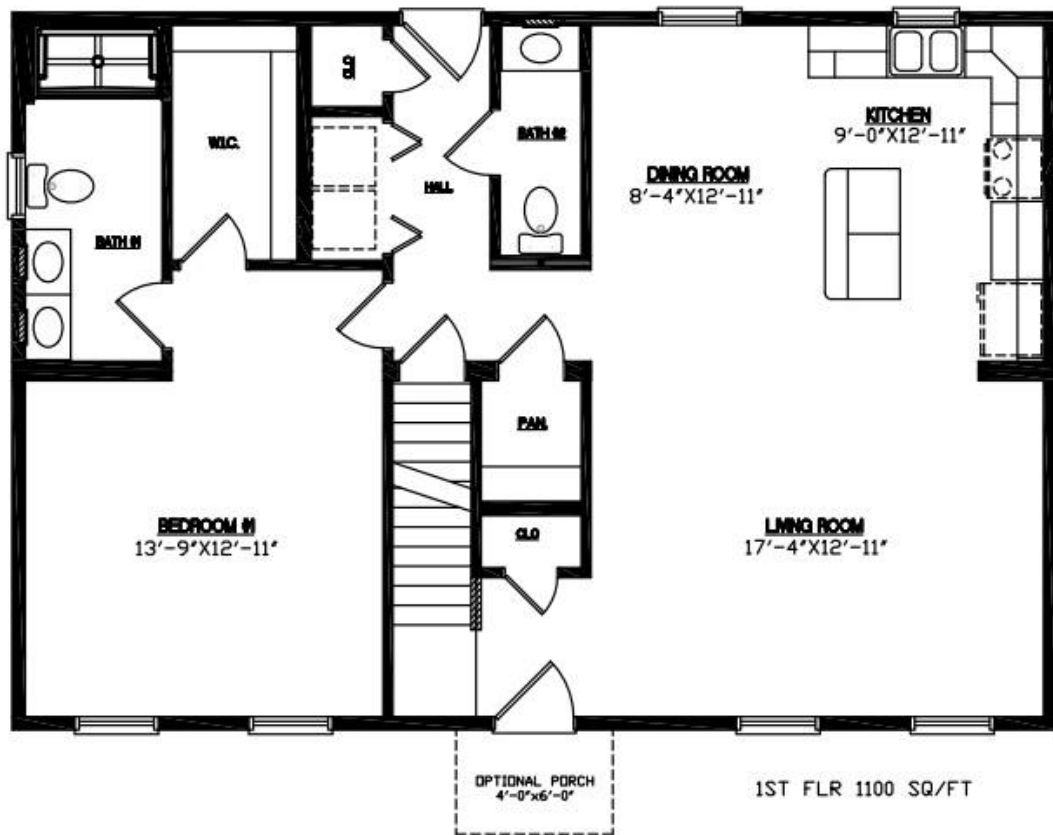

New Plans

Millbrook Modular Homes

"A Concept to Completion Builder"

Kettle Creek Cape

First Floor 1306.75 sq. ft

Unfinished Upstairs 1 BR 1.5 Bathroom

First and Second Floor 2654 sq. ft.

4 Bedrooms

2.5 Bathrooms

**Lyman Run
Cape
2200 sq. ft.,
3 Bedrooms 3 Baths**

2ND FLR. 1100 SQ/FT

**Lyman Run
Cape
2200 sq. ft.,
3 Bedrooms 3 Baths**

Millbrook Modular Homes

"A Concept to Completion Builder"

SAND BRIDGE-Ranch

811.25 sq. ft., 1 Bedrooms 1 Baths

Millbrook Modular Homes 2255 Providence Highway, Walpole, MA 02081
508-734-5884 www.MillbrookHomes.com

Bald Eagle
Two Story
2 Story 2310 sq. ft.,
4 Bedrooms 3 Baths

1ST FLR 1155 SQ/FT

Millbrook Modular Homes

"A Concept to Completion Builder"

PO PADDY-Ranch

1 Story 1575.25 sq. ft., 3 Bedrooms 2 Baths