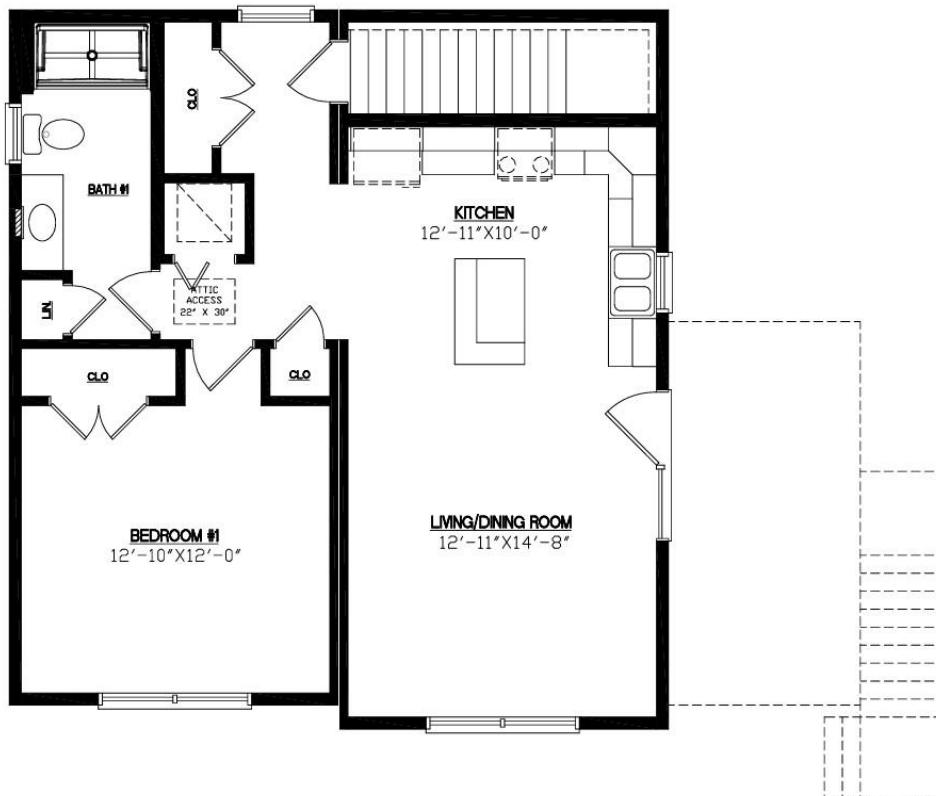

New Plans

Millbrook Modular Homes

"A Concept to Completion Builder"

Kettle Creek Cape

First Floor 1306.75 sq. ft

Unfinished Upstairs 1 BR 1.5 Bathroom

First and Second Floor 2654 sq. ft.

4 Bedrooms

2.5 Bathrooms

**Lyman Run
Cape
2200 sq. ft.,
3 Bedrooms 3 Baths**

2ND FLR. 1100 SQ/FT

**Lyman Run
Cape
2200 sq. ft.,
3 Bedrooms 3 Baths**

Millbrook Modular Homes

"A Concept to Completion Builder"

SAND BRIDGE-Ranch

811.25 sq. ft., 1 Bedrooms 1 Baths

Millbrook Modular Homes 2255 Providence Highway, Walpole, MA 02081
508-734-5884 www.MillbrookHomes.com

Bald Eagle
Two Story
2 Story 2310 sq. ft.,
4 Bedrooms 3 Baths

1ST FLR 1155 SQ/FT

Millbrook Modular Homes

"A Concept to Completion Builder"

PO PADDY-Ranch

1 Story 1575.25 sq. ft., 3 Bedrooms 2 Baths